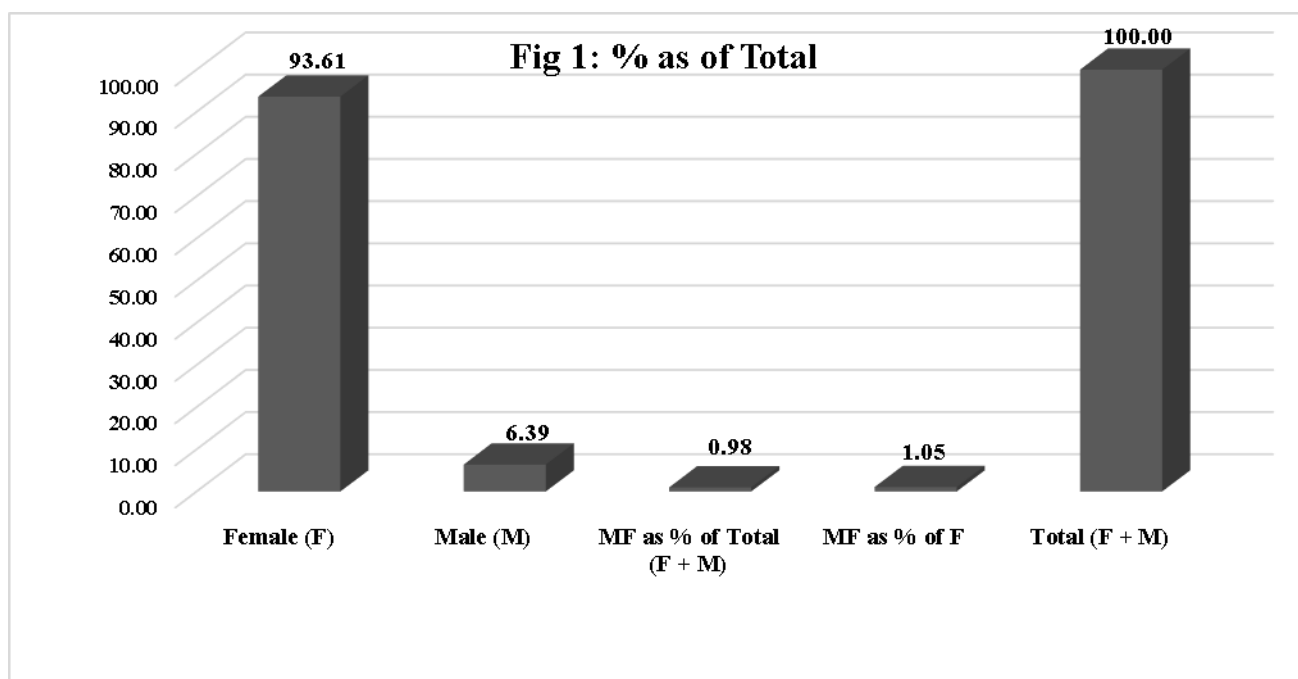

Table 1: M-F Heads of 407 Delhi Government Girls Schools

Table 1 – Below: shows that out of 1044 Schools of Delhi Government, there are 407 Girls' Schools. Out of the 407 Heads of Girls' Schools, there are 381 (93.61%) Female Heads, 26 (6.39%) Male Heads and out of Female Heads there are 4 (0.98%) Muslim Female Heads of Schools of Delhi Government, these 4 Muslim Female is 1.05% of 381 Female Heads (Fig 1).

Table 1: M-F Heads of 407 Delhi Government Girls Schools

S. No.	M-F Heads of Govt Girls Schools		
	Gender	Numbers	% as of Total
1	Female (F)	381	93.61
2	Male (M)	26	6.39
3	Muslim Female (MF) out of Female	4	0.98
4	MF as % of F	4	1.05
Total (F + M)		407	100.00

Source: <https://www.edudel.nic.in/mis/eis/frmSchoolList.aspx?type=8v6AC39/z0ySjVIkvdDjzvxkdDvmSsz7pgALKMjL3UI=>