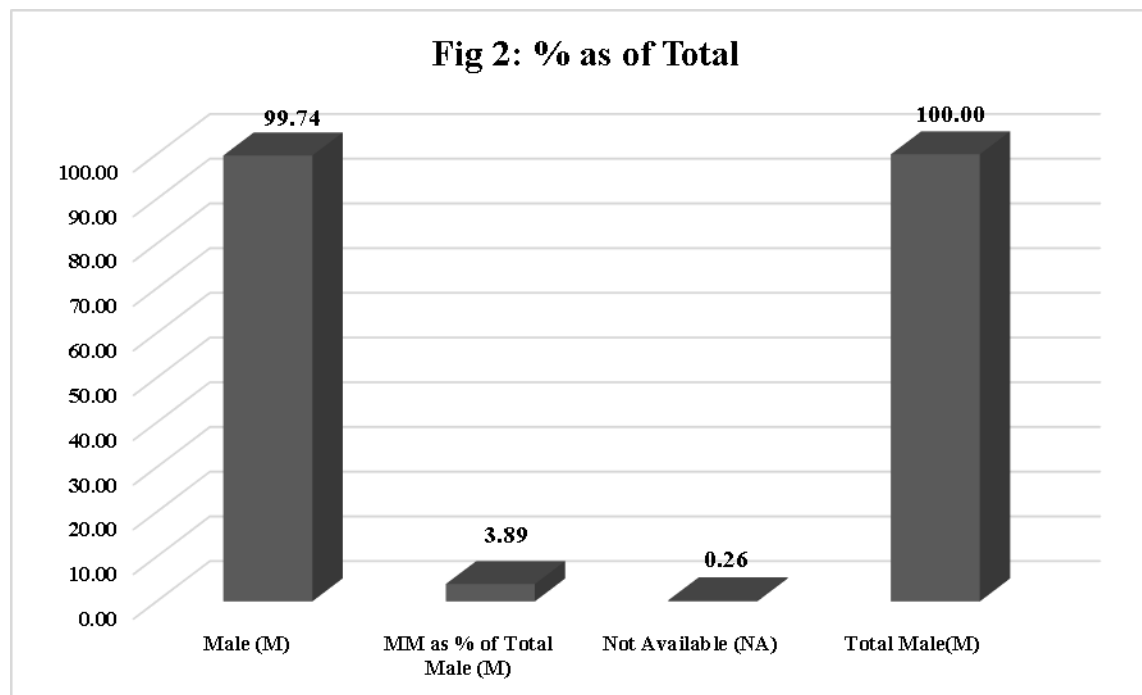

Table 2: M-F Heads of 386 Delhi Government Boys Schools

S. No.	Heads of Govt Boys Schools	% as of Total	Numbers
1	Male (M)	99.74	385
2	MM as % of Total Male (M)	3.89	15
3	Not Available (NA)	0.26	1
4	Total Male(M)	100.00	386