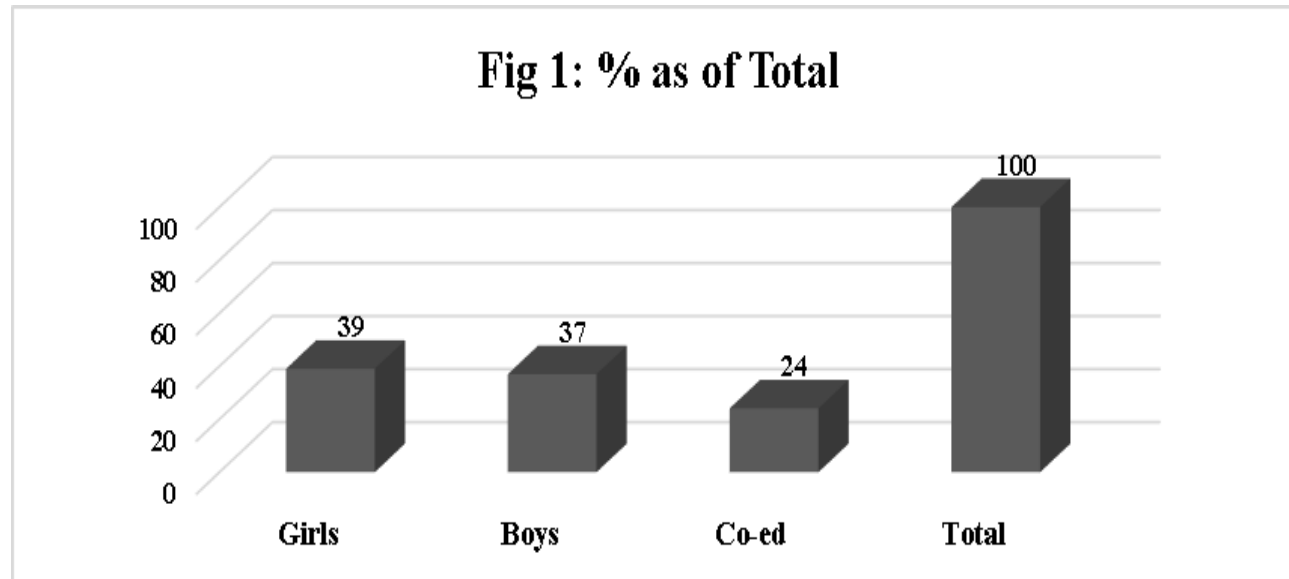

S. No.	Delhi Government Schools		
	Gender	Numbers	% as of Total
1	Girls	407	39
2	Boys	386	37
3	Co-ed	251	24
Total		1044	100

Table 2 – Below: shows that out of 1044 Heads of Schools of Delhi Government, there are 462 (44.25%) Female Heads, 557 (53.35%) Male Heads. Out of Female Heads there are 5 (1.08%) Muslim Female Heads and 16 (2.87%) Muslim Male Heads is out of 557 Male Heads of Schools of Delhi Government. Whereas, for 25 (2.39%) names of School Heads are not available (Fig 2).