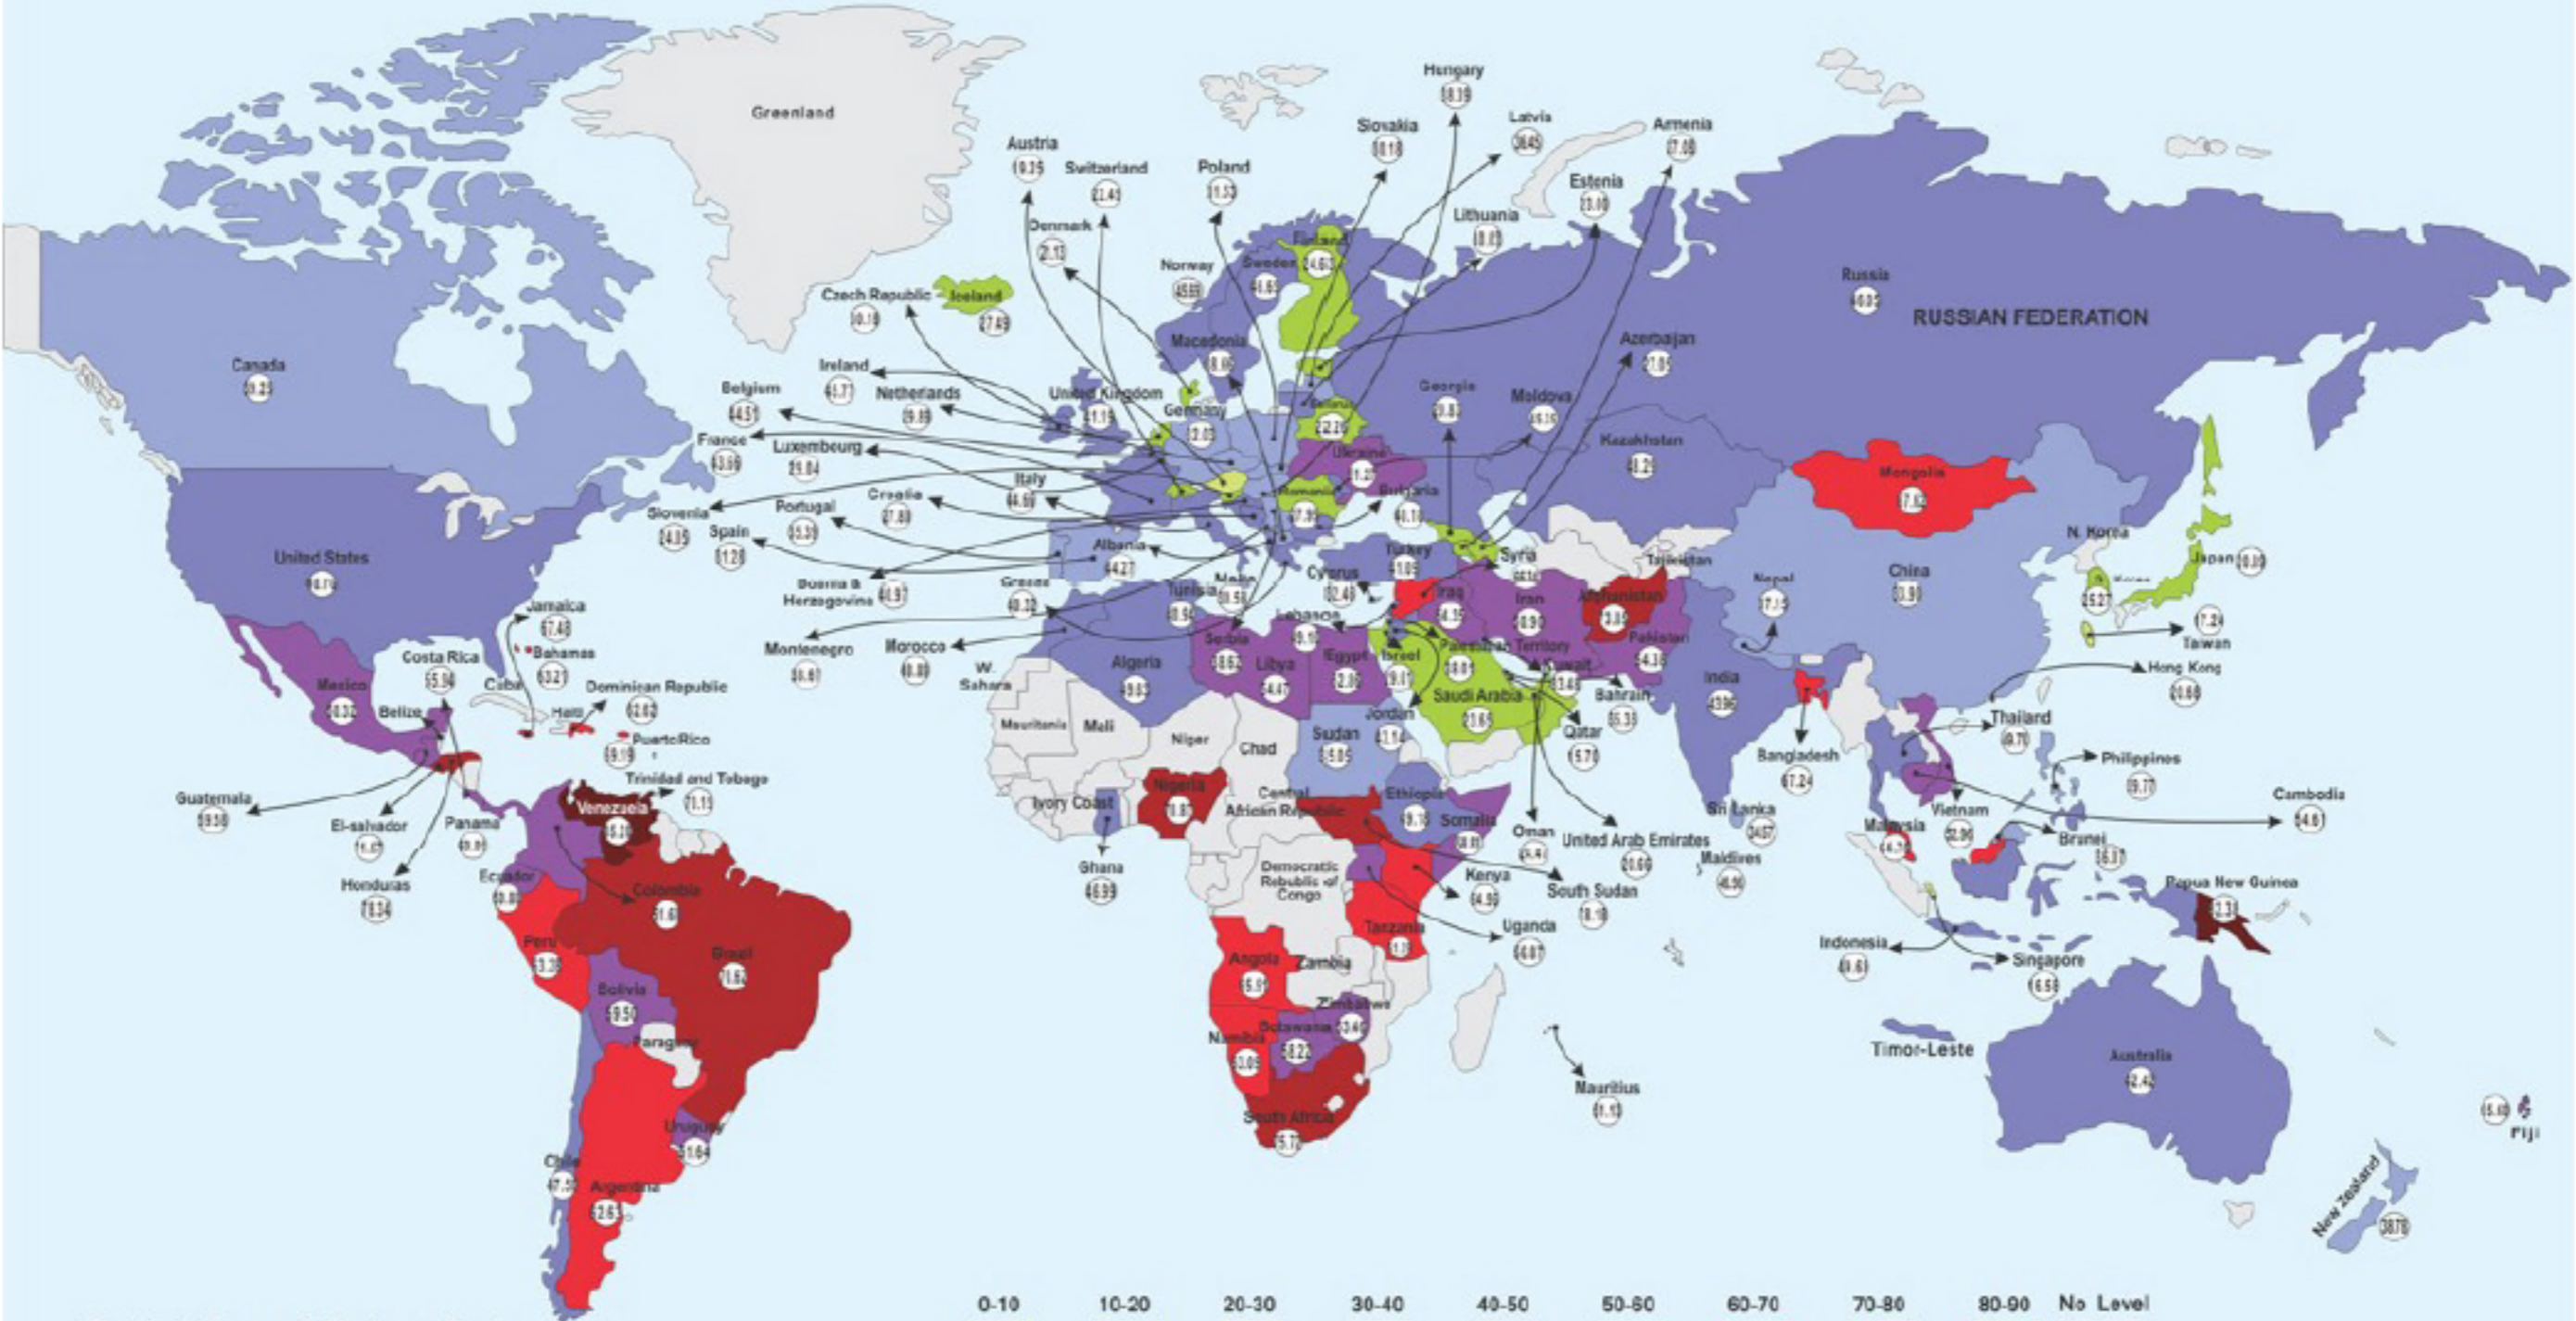

2019

۱۴۴۰/۲۱ھ

World

Country-wise Crime Index - 2017

دُنیا کے ملکوں میں جرائم کا اشاریہ (۲۰۱۷)

مؤشر الجرائم حسب الدول - 2017م-

Definition of Crime Index

Crime denotes an unlawful act punishable by a State. Eight following crimes have been included to create Crime Index:

1. Murder
2. Non-negligent Manslaughter
3. Forcible Rape
4. Robbery
5. Aggravated Assault
6. Burglary
7. Larceny
8. Motor Vehicle Theft

Source:

1. <http://www.legalmatch.com/law-library/article/what-is-the-crime-index.html>
2. <http://chartsbin.com/view/39717>